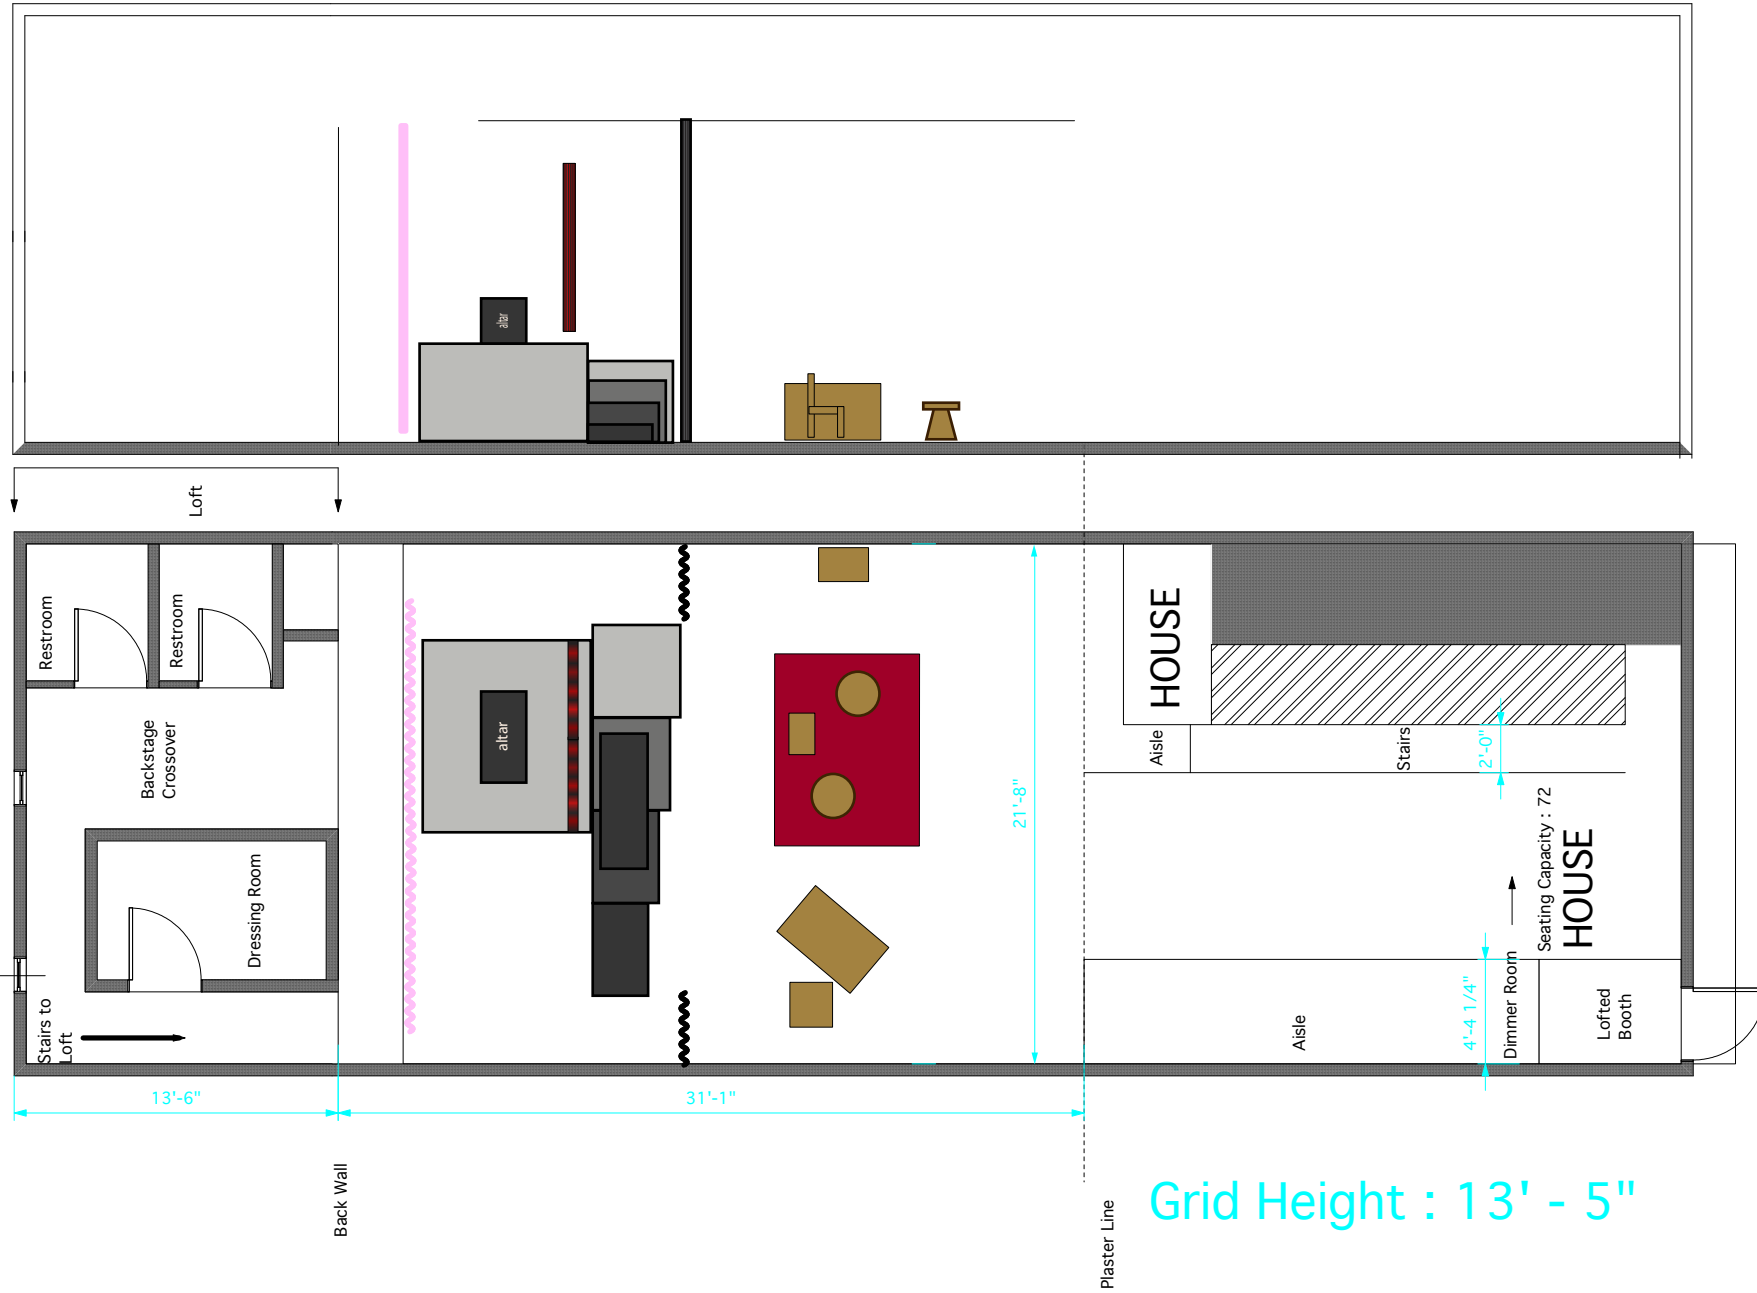

WHEN IT STANDS STILL

Grid Height : 13' - 5"

chair

Alter = 2'H x 2'D x 3'6"L

Ramp 1 = 9"H x 4'L

Ramp 2 = 1'6"H x 4'L

Ramp 3 = 2'3" H x 4'L

Ramp 4 = 3'H x 4'L

Platform = 4'H x 7'D x 8' L (interior = 3'2" H x 6'4"D x 7'4" L)

Production:
WHEN IT STANDS STILL by Ellen Margolis

Set Design: Jason Schuler

Producer: Toy Box Theatre Company

Scale = 1' : 1/8" insets 1' : 1/4"