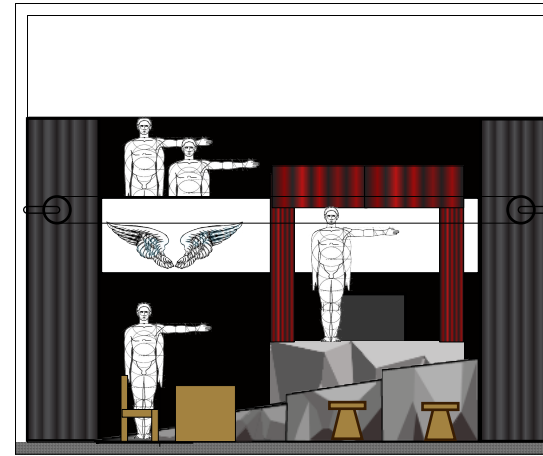

WHEN IT STANDS STILL

Grid Height : 13' - 5"

chair

Alter = 2'H x 2'D x 3'6"L

Ramp 1 = 9"H x 4'L

Ramp 2 = 1'6"H x 4'L

Ramp 3 = 2'3" H x 4'L

Ramp 4 = 3'H x 4'L

Platform = 4'H x 7'D x 8' L (interior = 3'2" H x 6'4"D x 7'4" L)

Production:
WHEN IT STANDS STILL by Ellen Margolis

Set Design: Jason Schuler

Producer: Toy Box Theatre Company

Scale = 1' : 1/8" insets 1' : 1/4"